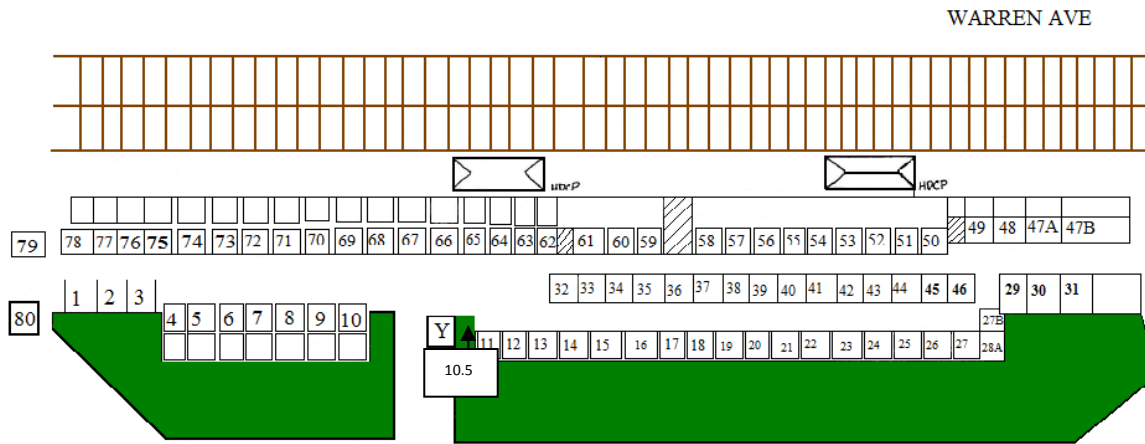

Market Map: May 2010:

Part time vendor locations are subject to change

BURLINGTON AVE

**Downtown Downers Grove Market**  
**Not to Scale**

Annabell's Jewelry	38	Ka-Ching!	19
Ari's Flowers	1,2,3	KAP Farms	47A,B, 48,49
Art by Rozanne	32	Kate O'Grady	44
Asado Coffee	76	Karen's Green Oasis	36
Bag Lady Designs	45	Kim Creative	See Market Director
Bamboo Drool	42	Lamai's Orchids	18
Barefoot Books	40	Lehman's Orchard	59,60
Barry's Berries	70,71,72	Lange's Farm	55,56,57,58
Basket Case Shop	35	Lil' MAD Café	17
Bello Tea	61	Mik's Tasty Bites	74
Black Lantern	25	Moonriver Soaps	14
Books, Beads and Baubles Inc.	13	Neemies	44
Budderfly Cheesecake	75	Night Light Designs	79
Chicagoland Garden Trader	22	North Wichert Gardens	29,30,31
Cindy Rock Starz	33	Nu Crepes	12
Denisa's French Crepes	80	Olive Tap	16
EAGLE Fine Designs	34	Olives 4 You	28A, 28B
Elena's Cucina	27	Panda Purses	41
Evergreen Farm	65,66,67,68,69	Simply the Best	26
French Pasteries	54	Staff of Life	62,63,64
Gallery's Choice	37	That Pickle Guy	20
Stone Age(Gemstone)	See Market Director	The Cheese People	5
Grindstone Sharpening	78	The Hair of the Ferret	
Hahns Bakery	21	Gourmet Salsa	39
Happy Dog Barkery	24	Traverler's Café	4
It tastes Like Love!	77	Very Cherry Creations	23
Papa's Peppers	15	Wally's Glass Form	See Market Director
Jake's Country Meats	73	Weaving Peace	43
J W Morlock & Girls	50,51,52,53	Windy Acres Farm	6,7,8,9,10
Pasta By Sue	10.5	David Neybert Woodworker	See Market Director
		Yuppie Hill Poultry	11
		Karmelicious	See Market Director
		Medusa's Stones	See Market Director